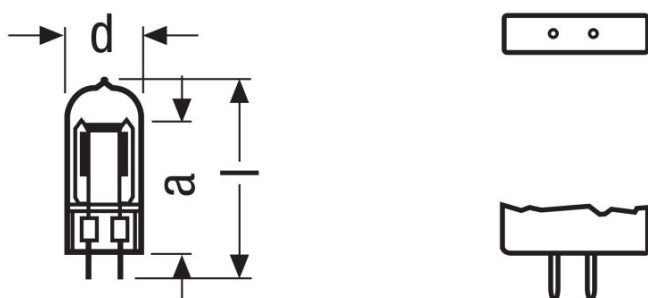

Product datasheet

Technical data

Product information

Order reference	64504 A1/248 15
-----------------	-----------------

Electrical data

Nominal wattage	150.00 W
Nominal voltage	230 V

Photometrical data

Nominal luminous flux	4000 lm
Color temperature	3200 K

Dimensions & weight

Diameter	18.0 mm
Length	62.0 mm
Illuminated field	9.6*12.5 mm ²

Lifespan

Lifespan	25 h
----------	------

Additional product data

Base (standard designation)	G6.35
-----------------------------	-------