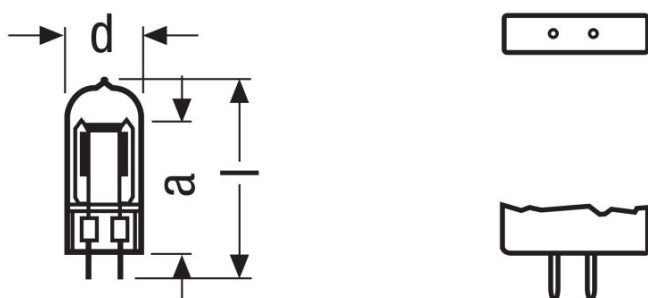

#### Dimensions & weight

Diameter	22.0 mm
Length	57.5 mm