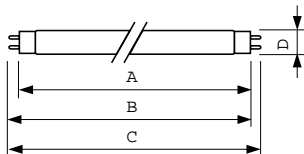

Product data

General Information	
Cap-Base	G13 [Medium Bi-Pin Fluorescent]
Main Application	Reprography (R)
Life to 50% Failures (Nom)	9000 h
Useful Life (Nom)	5000 h
Light Technical	
Color Code	10
Color Designation	Actinic
Chromaticity Coordinate X (Nom)	225
Chromaticity Coordinate Y (Nom)	230
Operating and Electrical	
Power (Rated) (Nom)	36 W
Lamp Current (Nom)	0.865 A
Voltage (Nom)	50 V

Approval and Application	
Mercury (Hg) Content (Nom)	8.0 mg
UV	
UV-B/UV-A (IEC)	0.2 %
UV-A Radiation 100Hr (IEC)	8.8 W
Product Data	
Full product code	872790086083200
Order product name	Actinic BL TL-DK 36W/10 1SL/25
EAN/UPC - Product	8727900860832
Order code	928019701003
Numerator - Quantity Per Pack	1
Numerator - Packs per outer box	25
Material Nr. (12NC)	928019701003
Net Weight (Piece)	68.900 g

Dimensional drawing

Product	D (max)	A (max)	B (max)	B (min)	C (max)
Actinic BL TL-DK 36W/10 1SL/25	28 mm	589.8 mm	596.9 mm	594.5 mm	604 mm

TL-DK 36W/10

Photometric data

Lightcolor /10

Lightcolor /10