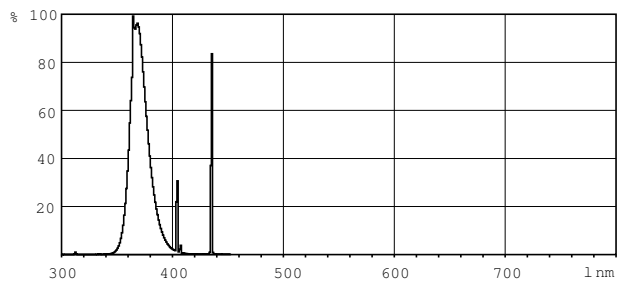

Product data

General Information	
Cap-Base	G13 [Medium Bi-Pin Fluorescent]
Main Application	Reprography (R)
Life to 50% Failures (Nom)	9000 h
Useful Life (Nom)	5000 h
Light Technical	
Color Code	10
Color Designation	Actinic
Chromaticity Coordinate X (Nom)	225
Chromaticity Coordinate Y (Nom)	230
Operating and Electrical	
Power (Rated) (Nom)	36 W
Lamp Current (Nom)	0.865 A
Voltage (Nom)	50 V

Approval and Application	
Mercury (Hg) Content (Nom)	8.0 mg
UV	
UV-B/UV-A (IEC)	0.2 %
UV-A Radiation 100Hr (IEC)	8.8 W
Product Data	
Full product code	872790086083200
Order product name	Actinic BL TL-DK 36W/10 1SL/25
EAN/UPC - Product	8727900860832
Order code	928019701003
Numerator - Quantity Per Pack	1
Numerator - Packs per outer box	25
Material Nr. (12NC)	928019701003
Net Weight (Piece)	68.900 g

Dimensional drawing

Product	D (max)	A (max)	B (max)	B (min)	C (max)
Actinic BL TL-DK 36W/10 1SL/25	28 mm	589.8 mm	596.9 mm	594.5 mm	604 mm

TL-DK 36W/10

Photometric data

Lightcolor /10

Lightcolor /10