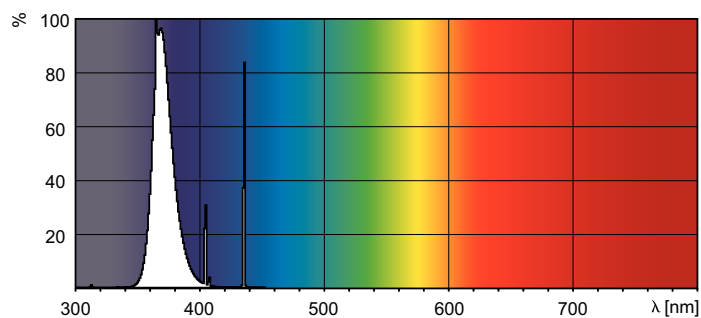

Product data

General Information	
Cap-Base	G13 [Medium Bi-Pin Fluorescent]
Main Application	Reprography (R)
Life to 50% Failures (Nom)	9000 h
Useful Life (Nom)	5000 h
Light Technical	
Color Code	10
Color Designation	Actinic
Chromaticity Coordinate X (Nom)	225
Chromaticity Coordinate Y (Nom)	230
Operating and Electrical	
Power (Rated) (Nom)	36 W
Lamp Current (Nom)	0.865 A
Voltage (Nom)	50 V

Dimensional drawing

Product	D (max)	A (max)	B (max)	B (min)	C (max)
Actinic BL TL-DK 36W/10 1SL/25	28 mm	589.8 mm	596.9 mm	594.5 mm	604 mm

TL-DK 36W/10

Photometric data

Lightcolor /10

Lightcolor /10