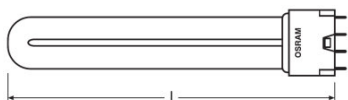

Nominal luminous flux	2900 lm
Luminous intensity	7800 cd
Radiated power 315...400 nm (UVA)	7.9 W

Dimensions & weight

Diameter	18.0 mm
Length	408.0 mm

Additional product data

Base (standard designation)	2G11
-----------------------------	------