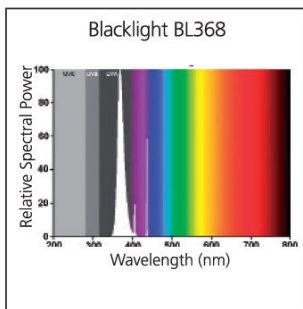

Blacklight BL368 Linear T8 F15W T8 BL368 0000082

Recommendation for disposal at end of life	Applicable
Special purpose lamp	Yes
Intended purpose	Flykilling
Suitable for household illumination	No

PHOTOMETRY

TECHNICAL DRAWINGS