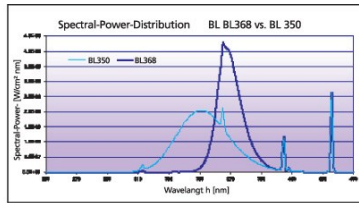

Blacklight BL368 Linear T8 F15W T8 BL368 0000082

Recommendation for disposal at end of life	Applicable
Special purpose lamp	Yes
Intended purpose	Flykilling
Suitable for household illumination	No

PHOTOMETRY

TECHNICAL DRAWINGS