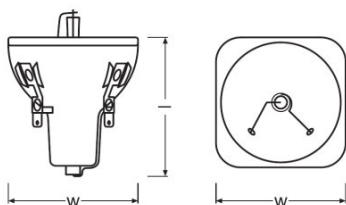

Light technical data

Focal length	30.0 mm
Aperture window, maximum	5x3.8 mm

Dimensions & weight

Diameter	45.0 mm
Length	53.0 mm
Arc length	1.0 mm

Lifespan

Lifespan	6000 h
----------	--------

Capabilities

Burning position	Any
Cooling	Forced