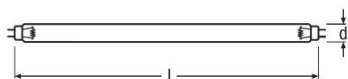

### Dimensions & weight

Diameter	26.0 mm
Length	438.0 mm