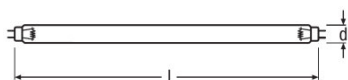

Product datasheet

Technical data

Product information

Order reference	L BL UVA 8W/78
-----------------	----------------

Electrical data

Lamp voltage	60 V
Lamp current	0.2 A
Nominal wattage	8.00 W

Photometrical data

Luminous intensity	7800 cd
Radiated power 315...400 nm (UVA)	1.6 W

Dimensions & weight

Diameter	16.0 mm
Length	288.0 mm

Additional product data

Base (standard designation)	G5
-----------------------------	----

Capabilities

Dimmable	No
Burning position	≤180

Country specific categorizations

Order reference	L BL UVA 8W/78
-----------------	----------------

Product datasheet

Logistical Data

Product code	Product description	Packaging unit (Pieces/Unit)	Dimensions (length x width x height)	Volume	Gross weight
4052899077355	L BLUE UVA 8 W/78 G5	Sleeves 1	304 mm x 19 mm x 19 mm	0.11 dm ³	34.00 g
4052899077362	L BLUE UVA 8 W/78 G5	Shipping carton box 25	316 mm x 103 mm x 109 mm	3.55 dm ³	920.00 g
4052899077379	L BLUE UVA 8 W/78 G5	Shipping carton box 375	- x - x -		