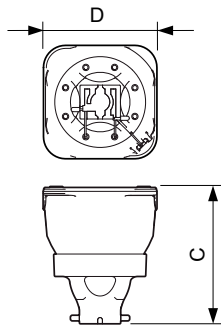

### Product data

General Information		Luminous Efficacy (rated) (Nom)	
Cap-Base	- [-]		33 lm/W
Operating Position	UNIVERSAL [ Any or Universal (U)]	Color Rendering Index (Nom)	-
Main Application	Stage/Touring	Operating and Electrical	
Life to 50% Failures (Nom)	1500 h	Power (Nom)	470 W
System Description	Reflector-E21.4	Controls and Dimming	
		Dimmable	Yes
		Mechanical and Housing	
		Cap-Base Information	-
		Luminaire Design Requirements	
		Bulb Temperature (Max)	900 °C
		Pinch Temperature (Max)	350 °C
		Product Data	
		Full product code	871869667832900

# MSD Platinum (Touring/Stage)

Order product name	MSD Platinum 21 R UNP/24
EAN/UPC - Product	8718696678329
Order code	928197805308
Numerator - Quantity Per Pack	1
Numerator - Packs per outer box	24

Material Nr. (12NC)	928197805308
Net Weight (Piece)	110.000 g

## Dimensional drawing

MSD Platinum 21 R

Product	D (max)	O	C (max)
MSD Platinum 21 R UNP/24	54 mm	1.2 mm	60 mm