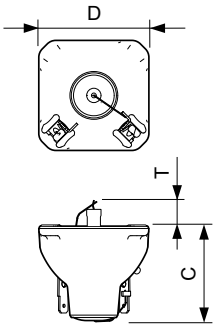

MSD Platinum

Warnings and Safety

Dimensional drawing

MSD Platinum 2 R