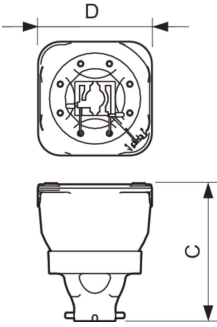

Product data

General Information	
Life to 50% Failures (Nom)	1,500 hour(s)
Light Technical	
Color Code	2
Luminous Flux	33,000 lm
Chromaticity Coordinate X (Nom)	297
Chromaticity Coordinate Y (Nom)	303
Correlated Color Temperature (Nom)	8000 K
Arc Length O (Nom)	1.4 mm

MSD Platinum (Touring/Stage)

EAN/UPC - Product/Case	6922341999680
Numerator - Packs per outer box	8
EAN/UPC - Case	6922341993299

Dimensional drawing

Product	D (max)	O	C (max)
MSD Platinum 500S Flex 1CT/8	54.5 mm	1.4 mm	72 mm