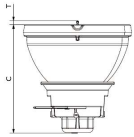

## Dimensional drawing

Product	D (max)	O	C (max)
MSD Platinum 400L Flex UNP/24	54 mm	1.2 mm	60 mm
MSD Platinum 400L Flex 1CT/8	54 mm	1.2 mm	60 mm
MSD Platinum 20 RB UNP/24	58.5 mm	1.2 mm	72 mm
MSD Platinum 20 R 1CT/8	58.5 mm	1.2 mm	72 mm
MSD Platinum 20 R UNP/24	58.5 mm	1.2 mm	72 mm
MSD Platinum 400S Flex 1CT/8	58.5 mm	1.2 mm	72 mm
MSD Platinum 20 RB 1CT/8	58.5 mm	1.2 mm	72 mm
MSD Platinum 21 R 1CT/8	54 mm	1.2 mm	60 mm
MSD Platinum 21 R UNP/24	54 mm	1.2 mm	60 mm
MSD Platinum 400S Flex UNP/24	58.5 mm	1.2 mm	72 mm
MSD Platinum 25 R UNP/24	54 mm	1.4 mm	60 mm
MSD Platinum 25 R 1CT/8	54 mm	1.4 mm	60 mm