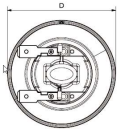

## Dimensional drawing

Product	D (max)	O	C (max)
MSD Platinum 400L Flex UNP/24	54 mm	1.2 mm	60 mm
MSD Platinum 400L Flex 1CT/8	54 mm	1.2 mm	60 mm
MSD Platinum 20 RB UNP/24	58.5 mm	1.2 mm	72 mm
MSD Platinum 20 R 1CT/8	58.5 mm	1.2 mm	72 mm
MSD Platinum 20 R UNP/24	58.5 mm	1.2 mm	72 mm
MSD Platinum 400S Flex 1CT/8	58.5 mm	1.2 mm	72 mm
MSD Platinum 20 RB 1CT/8	58.5 mm	1.2 mm	72 mm
MSD Platinum 21 R 1CT/8	54 mm	1.2 mm	60 mm
MSD Platinum 21 R UNP/24	54 mm	1.2 mm	60 mm
MSD Platinum 400S Flex UNP/24	58.5 mm	1.2 mm	72 mm
MSD Platinum 25 R UNP/24	54 mm	1.4 mm	60 mm
MSD Platinum 25 R 1CT/8	54 mm	1.4 mm	60 mm