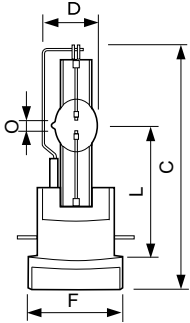

Versions

MSR Gold™ 700, 700/2, 1200
FastFit

MSR Gold™ 1500, 2000, 2000/2,
2500/2 FastFit

Dimensional drawing

Product	D (max)	O	L (min)	L (max)	L	C (max)	F
MSR Gold™ 1500/2 FastFit	28 mm	6.3 mm	64 mm	66 mm	65 mm	128 mm	50 mm
MSR Gold™ 2000/1 FastFit 1CT/8	34 mm	8 mm	66 mm	68 mm	67 mm	134 mm	50 mm
MSR Gold™ 2000/1 FastFit	34 mm	8 mm	66 mm	68 mm	67 mm	134 mm	50 mm
MSR Gold™ 1500/2 FastFit	28 mm	6.3 mm	64 mm	66 mm	65 mm	128 mm	50 mm
MSR Gold™ 2000 FastFit 1CT/8	34 mm	8.0 mm	66 mm	68 mm	67 mm	134 mm	50 mm
MSR Gold™ 1500/1 FastFit 1CT/4	28 mm	6.3 mm	64 mm	66 mm	65 mm	128 mm	50 mm
MSR Gold™ 1500 FastFit 1CT/4	28 mm	6.3 mm	64 mm	66 mm	65 mm	128 mm	50 mm
MSR Gold™ 2500/2 FastFit 1CT/4	35.5 mm	9.5 mm	73.9 mm	75.9 mm	74.9 mm	153 mm	50 mm
MSR Gold™ 2000/2 FastFit 1CT/8	34 mm	8.0 mm	66 mm	68 mm	67 mm	134 mm	50 mm

Operating and Electrical

Order Code	Full Product Name	Lamp Current (Nom)	Power (Rated) (Nom)
928106005115	MSR Gold™ 700 FastFit 1CT/4	10.2 A	700 W

Order Code	Full Product Name	Lamp Current (Nom)	Power (Rated) (Nom)
928106205114	MSR Gold™ 700/2 FastFit 1CT/8	10.2 A	700 W