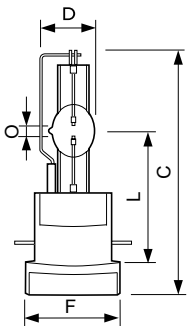

Controls and Dimming	
Dimmable	Yes
General Information	
Cap-Base	PGJX50
Life To 50% Failures (Nom)	750 h
Main Application	Entertainment
Operating Position	UNIVERSAL

Operating and Electrical

Order Code	Full Product Name	Lamp Current (Nom)	Power (Rated) (Nom)
928106005115	MSR Gold™ 700 FastFit 1CT/4	10.2 A	700 W

Order Code	Full Product Name	Lamp Current (Nom)	Power (Rated) (Nom)
928106205114	MSR Gold™ 700/2 FastFit 1CT/8	10.2 A	700 W