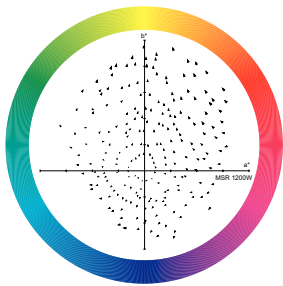

Order Code	Full Product Name	System Description
928108905115	MSR Gold™ 1500/1 FastFit 1CT/4	FastFit
928176905114	MSR Gold™ 2000 FastFit 1CT/8	FastFit
928410105114	MSR Gold™ 2000/1 FastFit 1CT/8	-
928410105124	MSR Gold™ 2000/1 FastFit	-
928410305115	MSR Gold™ 1500/2 FastFit	FastFit
928410305123	MSR Gold™ 1500/2 FastFit	FastFit

Light Technical

Order Code	Full Product Name	Color Code	Correlated Color Temperature (Nom)	Color Rendering Index (Nom)	Luminous Flux (Min)	Luminous Flux (Nom)
928106005115	MSR Gold™ 700 FastFit 1CT/4	-	6000 K	80	45500 lm	50000 lm
928106205114	MSR Gold™ 700/2 FastFit 1CT/8	2	7500 K	75	41800 lm	50000 lm
928175005115	MSR Gold™ 1200 FastFit 1CT/4	-	6000 K	80	79500 lm	95000 lm
928106105114	MSR Gold™ 2000/2 FastFit 1CT/8	2	7500 K	88	138000 lm	160000 lm
928106405115	MSR Gold™ 2500/2 FastFit 1CT/4	2	7200 K	85	187500 lm	193000 lm
928107305115	MSR Gold™ 1500 FastFit 1CT/4	-	6000 K	80	100600 lm	120000 lm
928108905115	MSR Gold™ 1500/1 FastFit 1CT/4	1	5700 K	85	114750 lm	127500 lm
928176905114	MSR Gold™ 2000 FastFit 1CT/8	-	6050 K	91	162000 lm	180000 lm
928410105114	MSR Gold™ 2000/1 FastFit 1CT/8	-	5700 K	90	155000 lm	172000 lm
928410105124	MSR Gold™ 2000/1 FastFit	-	5700 K	90	155000 lm	172000 lm
928410305115	MSR Gold™ 1500/2 FastFit	-	7200 K	77	104000 lm	116000 lm
928410305123	MSR Gold™ 1500/2 FastFit	-	7200 K	77	104000 lm	116000 lm

Color Rendering Diagrams

XDCR_XDMSR_1200W-Colour Rendering
Vector diagram