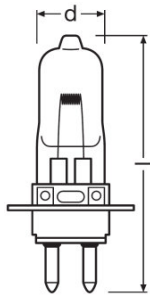

Product family datasheet

Product line drawing