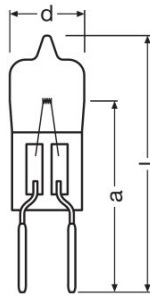

# Product family datasheet

Product line drawing

Product line drawing

Product line drawing

Product line drawing

Product line drawing

Product line drawing

Product line drawing

Product line drawing

Product line drawing

## Product family datasheet

Product description	Product information	Electrical data		Photometrical data		Dimensions & weight		Lifespan	Additional product data	
	Order reference	Nominal voltage	Nominal wattage	Color temperature	Nominal luminous flux	Diameter	Length	Lifespan	Base (standard designation)	Minimum diameter of lamp enclosure
64638 HLX	64638 HLX	24.0 V	100.00 W	3100 K	2970 lm	13.0 mm	50.0 mm	300 h	G6.35	14 mm
64647 120 W 24 V	64647 120W 24V	24.0 V	120.00 W		3600 lm	13.0 mm	44.0 mm	700 h	G6.35	14 mm
64640 HLX	64640 HLX	24.0 V	150.00 W	3450 K	6000 lm	11.5 mm	50.0 mm	50 h	G6.35	11 mm
64641 HLX	64641 HLX	17.0 V	150.00 W			11.5 mm	50.0 mm	2000 h	G6.35	14 mm
64642 HLX	64642 HLX	24.0 V	150.00 W	3450 K	5000 lm	11.5 mm	50.0 mm	300 h	G6.35	11 mm
64643 150 W 24 V	64643 150W 24V	24.0 V	150.00 W	3450 K	5000 lm	15.0 mm	57.0 mm	100 h	GY9.5	14 mm
64652 HLX	64652 HLX	24.0 V	250.00 W	3400 K	8200 lm	11.5 mm	46.0 mm	50 h	GX5.3	11 mm
64655 HLX	64655 HLX	24.0 V	250.00 W	3550 K	10000 lm	12.5 mm	55.0 mm	50 h	G6.35	14 mm
64657 HLX	64657 HLX	24.0 V	250.00 W		9000 lm	13.5 mm	55.0 mm	300 h	G6.35	14 mm
64656 HLX	64656 HLX	24.0 V	275.00 W	3550 K	10000 lm	13.5 mm	55.0 mm	75 h	G6.35	14 mm
64654 HLX <sup>1)</sup>	64654 HLX	24.0 V	250.00 W	3450 K	9000 lm	13.5 mm	68.0 mm	300 h	GY9.5	15 mm
64663 HLX	64663 HLX	36.0 V	400.00 W	3250 K	16200 lm	15.0 mm	60.0 mm	50 h	G6.35	16 mm
64664 HLX	64664 HLX	36.0 V	400.00 W	3500 K		18.0 mm	57.0 mm	150 h	G6.35	15 mm
64665 HLX	64665 HLX	36.0 V	400.00 W	3300 K	12800 lm	18.0 mm	60.0 mm	300 h	G6.35	18 mm
64633 HLX	64633 HLX	15.0 V	150.00 W	3450 K	5600 lm	11.5 mm	44.0 mm	50 h	G6.35	12 mm
62139 HLX	62139 HLX	12.8 V	150.00 W			13.0 mm	50.0 mm	300 h	G6.35	11 mm