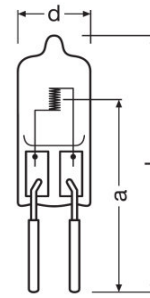

# Product family datasheet

Product line drawing

Product line drawing

Product line drawing

Product line drawing

Product line drawing

Product line drawing

Product line drawing

Product line drawing

Product line drawing

## Product family datasheet

Product description	Product information	Electrical data		Photometrical data		Dimensions & weight		Lifespan	Additional product data	
	Order reference	Nominal voltage	Nominal wattage	Color temperature	Nominal luminous flux	Diameter	Length	Lifespan	Base (standard designation)	Minimum diameter of lamp enclosure
64638 HLX	64638 HLX	24.0 V	100.00 W	3100 K	2970 lm	13.0 mm	50.0 mm	300 h	G6.35	14 mm
64647 120 W 24 V	64647 120W 24V	24.0 V	120.00 W		3600 lm	13.0 mm	44.0 mm	700 h	G6.35	14 mm
64640 HLX	64640 HLX	24.0 V	150.00 W	3450 K	6000 lm	11.5 mm	50.0 mm	50 h	G6.35	11 mm
64641 HLX	64641 HLX	17.0 V	150.00 W			11.5 mm	50.0 mm	2000 h	G6.35	14 mm
64642 HLX	64642 HLX	24.0 V	150.00 W	3450 K	5000 lm	11.5 mm	50.0 mm	300 h	G6.35	11 mm
64643 150 W 24 V	64643 150W 24V	24.0 V	150.00 W	3450 K	5000 lm	15.0 mm	57.0 mm	100 h	GY9.5	14 mm
64652 HLX	64652 HLX	24.0 V	250.00 W	3400 K	8200 lm	11.5 mm	46.0 mm	50 h	GX5.3	11 mm
64655 HLX	64655 HLX	24.0 V	250.00 W	3550 K	10000 lm	12.5 mm	55.0 mm	50 h	G6.35	14 mm
64657 HLX	64657 HLX	24.0 V	250.00 W		9000 lm	13.5 mm	55.0 mm	300 h	G6.35	14 mm
64656 HLX	64656 HLX	24.0 V	275.00 W	3550 K	10000 lm	13.5 mm	55.0 mm	75 h	G6.35	14 mm
64654 HLX <sup>1)</sup>	64654 HLX	24.0 V	250.00 W	3450 K	9000 lm	13.5 mm	68.0 mm	300 h	GY9.5	15 mm
64663 HLX	64663 HLX	36.0 V	400.00 W	3250 K	16200 lm	15.0 mm	60.0 mm	50 h	G6.35	16 mm
64664 HLX	64664 HLX	36.0 V	400.00 W	3500 K		18.0 mm	57.0 mm	150 h	G6.35	15 mm
64665 HLX	64665 HLX	36.0 V	400.00 W	3300 K	12800 lm	18.0 mm	60.0 mm	300 h	G6.35	18 mm
64633 HLX	64633 HLX	15.0 V	150.00 W	3450 K	5600 lm	11.5 mm	44.0 mm	50 h	G6.35	12 mm
62139 HLX	62139 HLX	12.8 V	150.00 W			13.0 mm	50.0 mm	300 h	G6.35	11 mm