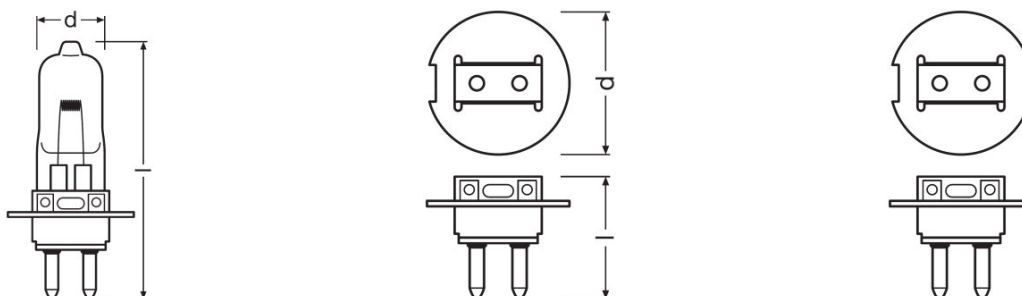

Product datasheet

Technical data

Electrical data

Nominal voltage	6 V
Nominal wattage	10.00 W

Photometrical data

Color temperature	3050 K
Nominal luminous flux	150 lm

Dimensions & weight

Diameter	9 mm
Length	44.0 mm
Light center length (LCL)	14.0 mm
Filament length	1.30 mm
Illuminated field	1.3*0.8 mm ²
Filament diameter	0.8 mm

Lifespan

Lifespan	300 h
----------	-------

Additional product data

Base (standard designation)	PG22
Minimum diameter of lamp enclosure	9 mm

Capabilities

Dimmable	Yes
Burning position	Any

Product datasheet

Certificates & standards