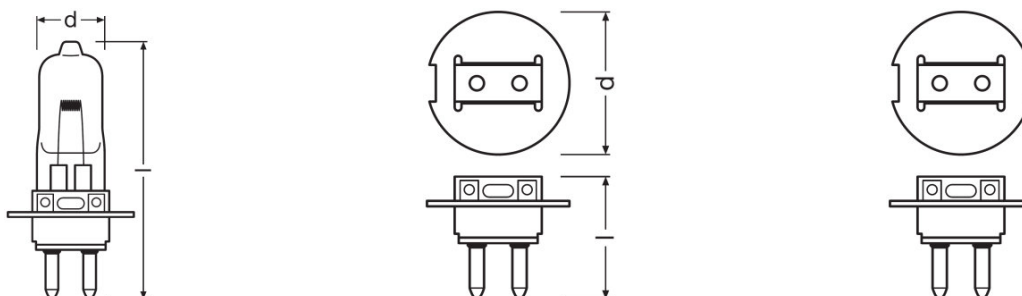

Product datasheet

Technical data

Electrical data

Nominal voltage	6 V
Nominal wattage	20.00 W

Photometrical data

Color temperature	3350 K
Nominal luminous flux	460 lm

Dimensions & weight

Diameter	9 mm
Length	40.0 mm
Light center length (LCL)	14.0 mm
Filament length	2.30 mm
Illuminated field	2.3*0.8 mm ²
Filament diameter	0.5 mm

Lifespan

Lifespan	100 h
----------	-------

Additional product data

Base (standard designation)	PG22
Minimum diameter of lamp enclosure	9 mm

Capabilities

Dimmable	Yes
Burning position	Any

Product datasheet

Certificates & standards