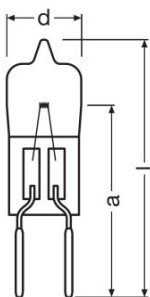

Product datasheet

Technical data

Electrical data

Nominal voltage	12.0 V
Nominal wattage	20.00 W

Photometrical data

Color temperature	3050 K
Nominal luminous flux	335 lm

Dimensions & weight

Diameter	9.5 mm
Length	30.0 mm
Light center length (LCL)	19.5 mm ¹⁾
Filament length	3.50 mm
Illuminated field	3.5*0.8 mm ² ²⁾
Filament diameter	0.8 mm

¹⁾ ±0.3 mm

²⁾ Restricted tolerances 3.5±0.25*0.8±0.10

Lifespan

Lifespan	2000 h
----------	--------

Additional product data

Base (standard designation)	G4
Minimum diameter of lamp enclosure	9 mm

Capabilities

Country specific information

Product code	METEL code	SEG-No.	STK-Number	UK Org
4050300285153	OSRH6425840	-	-	-
4050300285153	OSRH6425840	-	-	-

Product datasheet

Logistical Data

Product code	Product description	Packaging unit (Pieces/Unit)	Dimensions (length x width x height)	Volume	Gross weight
4008321644794	64258 20 W 12 V	Folding carton box 1	25 mm x 23 mm x 70 mm	0.04 dm ³	3.00 g
4008321644800	64258 20 W 12 V	Shipping carton box 40	144 mm x 107 mm x 121 mm	1.86 dm ³	161.00 g
4050300285153	64258 20 W 12 V	Folding carton box 1	25 mm x 23 mm x 70 mm	0.04 dm ³	3.00 g
4050300891019	64258 20 W 12 V	Shipping carton box 40	144 mm x 107 mm x 121 mm	1.86 dm ³	161.00 g
4052899152717	64258 20 W 12 V	Folding carton box 1	25 mm x 23 mm x 70 mm	0.04 dm ³	3.20 g
4052899152724	64258 20 W 12 V	Shipping carton box 40	144 mm x 107 mm x 121 mm	1.86 dm ³	169.00 g