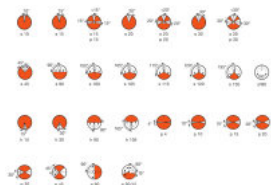

Product datasheet

Logistical Data

Product code	Product description	Packaging unit (Pieces/Unit)	Dimensions (length x width x height)	Volume	Gross weight
4008321107053	64265 HLX	Folding carton box 1	25 mm x 23 mm x 70 mm	0.04 dm³	3.17 g
4008321107060	64265 HLX	Shipping carton box 40	144 mm x 107 mm x 121 mm	1.86 dm³	167.80 g

The mentioned product code describes the smallest quantity unit which can be ordered. One shipping unit can contain one or more single products. When placing an order, for the quantity please enter single or multiples of a shipping unit.

Disclaimer

Subject to change without notice. Errors and omission excepted. Always make sure to use the most recent release.