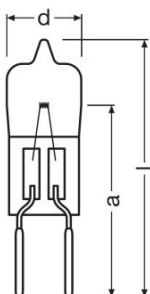

Product datasheet

Technical data

Electrical data

Nominal voltage	6 V
Nominal wattage	30.00 W

Photometrical data

Color temperature	3200 K
Nominal luminous flux	765 lm

Dimensions & weight

Diameter	9 mm
Length	31.0 mm
Light center length (LCL)	19.5 mm
Filament length	1.60 mm
Illuminated field	1.6*1.6 mm ²
Filament diameter	1.6 mm

Lifespan

Lifespan	100 h
----------	-------

Additional product data

Base (standard designation)	G4
Minimum diameter of lamp enclosure	9 mm

Capabilities

Dimmable	Yes
Burning position	Any

Product datasheet

Certificates & standards

Product datasheet

Logistical Data

Product code	Product description	Packaging unit (Pieces/Unit)	Dimensions (length x width x height)	Volume	Gross weight
4008321107053	64265 HLX	Folding carton box 1	25 mm x 23 mm x 70 mm	0.04 dm ³	3.17 g
4008321107060	64265 HLX	Shipping carton box 40	144 mm x 107 mm x 121 mm	1.86 dm ³	167.80 g