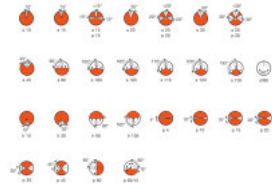

Product datasheet

Technical data

Electrical data

Nominal voltage	12.0 V
Nominal wattage	50.00 W

Photometrical data

Color temperature	3250 K
Nominal luminous flux	1350 lm

Dimensions & weight

Diameter	11.5 mm
Length	44.0 mm
Light center length (LCL)	30.0 mm
Filament length	3.30 mm
Illuminated field	3.3*1.6 mm ²
Filament diameter	1.6 mm

Product datasheet

Logistical Data

Product code	Product description	Packaging unit (Pieces/Unit)	Dimensions (length x width x height)	Volume	Gross weight
4008321107091	64611 HLX	Folding carton box 1	25 mm x 23 mm x 70 mm	0.04 dm ³	4.50 g
4008321107107	64611 HLX	Shipping carton box 40	144 mm x 107 mm x 121 mm	1.86 dm ³	221.00 g