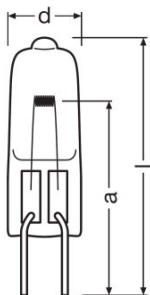

Product datasheet

Technical data

Electrical data

Nominal voltage	12.0 V
Nominal wattage	50.00 W

Photometrical data

Color temperature	3250 K
Nominal luminous flux	1350 lm

Dimensions & weight

Diameter	11.5 mm
Length	44.0 mm
Light center length (LCL)	30.0 mm
Filament length	3.30 mm
Illuminated field	3.3*1.6 mm ²
Filament diameter	1.6 mm

Lifespan

Lifespan	100 h
----------	-------

Additional product data

Base (standard designation)	G6.35
Minimum diameter of lamp enclosure	12 mm

Capabilities

Dimmable	Yes
Burning position	s90

Product datasheet

Product datasheet

Logistical Data

Product code	Product description	Packaging unit (Pieces/Unit)	Dimensions (length x width x height)	Volume	Gross weight
4008321107091	64611 HLX	Folding carton box 1	25 mm x 23 mm x 70 mm	0.04 dm ³	4.50 g
4008321107107	64611 HLX	Shipping carton box 40	144 mm x 107 mm x 121 mm	1.86 dm ³	221.00 g