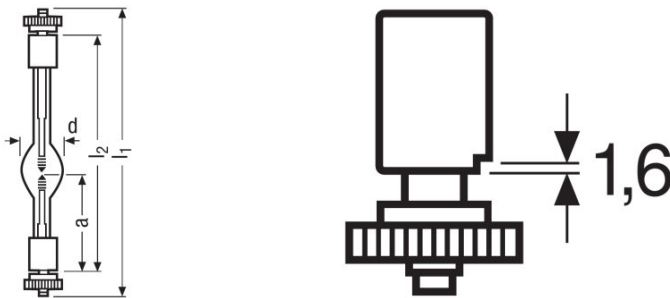

Product family features

- Multi-line spectrum

Product datasheet

Technical data

Electrical data

Type of current	AC
Rated wattage	200.00 W
Nominal wattage	200.00 W

Photometrical data

Nominal luminous flux	9500 lm
Luminous intensity	950 cd ¹⁾

¹⁾ Typical initial photometric value

Dimensions & weight

Diameter	17.0 mm
Mounting length	102.0 mm ¹⁾
Length with base excl. base pins/connection	102.00 mm ¹⁾
Light center length (LCL)	40.0 mm ²⁾

¹⁾ Maximum

²⁾ Distance from end of base to tip of anode (cold)

Lifespan

Lifespan	200 h
----------	-------

Additional product data

Base anode (standard designation)	SFc10-4
Base cathode (standard designation)	SFc10-4

Capabilities

Burning position	s20 ¹⁾
------------------	-------------------

¹⁾ Reference base pointing downwards (shorter shaft)

Product datasheet

Country specific information

Product code	METEL code	SEG-No.	STK number	UK Org
4050300506715	OSRHBO2004	-	4836528	-