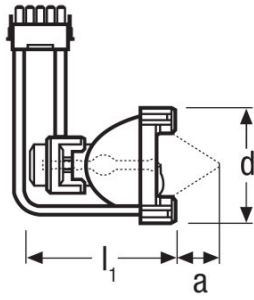

Product family datasheet

Product line drawing

Product line drawing

Product family datasheet

Technical data

Product description	Electrical data					Light technical data	Dimensions & weight		Lifespan	Capabilities
	Lamp wattage	Lamp voltage	Lamp current	Type of current	Nominal voltage	Focal length	Diameter	Length with base excl. base pins/connection	Lifespan	Cooling
HXP R 120 W/17 C ¹⁾	120 W	70...95 V ⁴⁾	1.5 A	AC		17.3 mm	65.0 mm	77.00 mm	2000 h	Forced
HXP R 120 W/45 C VIS ¹⁾	120 W	60...90 V ⁴⁾	1.4 A	AC	85.0 V	45.0 mm	67.0 mm	77.00 mm	2000 h	Forced
HXP R 120 W/45 C UV ¹⁾	120 W	60...90 V ⁴⁾	1.4 A	AC	85.0 V	45.0 mm	67.0 mm	77.00 mm	2000 h	Forced
HXP R 200 W/45 M ²⁾	200 W	60...96 V ⁴⁾	3.4 A	AC	85.0 V	45.0 mm	67.0 mm	77.00 mm	2000 h	Forced
HXP R 206 W/45C ³⁾	5500 W	48...85 V ⁴⁾	3.4 A	AC	85.0 V	45.0 mm	67.0 mm	77.00 mm	1000 h	Forced