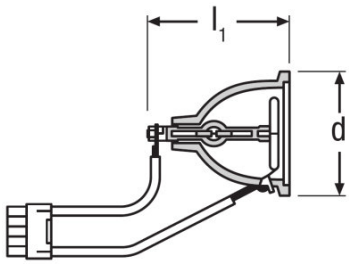

Product family datasheet

Product line drawing

Product line drawing

Product family datasheet

Technical data

Product description	Electrical data					Light technical data	Dimensions & weight		Lifespan	Capabilities
	Lamp wattage	Lamp voltage	Lamp current	Type of current	Nominal voltage	Focal length	Diameter	Length with base excl. base pins/connection	Lifespan	Cooling
HXP R 120 W/17 C ¹⁾	120 W	70...95 V ⁴⁾	1.5 A	AC		17.3 mm	65.0 mm	77.00 mm	2000 h	Forced
HXP R 120 W/45 C VIS ¹⁾	120 W	60...90 V ⁴⁾	1.4 A	AC	85.0 V	45.0 mm	67.0 mm	77.00 mm	2000 h	Forced
HXP R 120 W/45 C UV ¹⁾	120 W	60...90 V ⁴⁾	1.4 A	AC	85.0 V	45.0 mm	67.0 mm	77.00 mm	2000 h	Forced
HXP R 200 W/45 M ²⁾	200 W	60...96 V ⁴⁾	3.4 A	AC	85.0 V	45.0 mm	67.0 mm	77.00 mm	2000 h	Forced
HXP R 206 W/45C ³⁾	5500 W	48...85 V ⁴⁾	3.4 A	AC	85.0 V	45.0 mm	67.0 mm	77.00 mm	1000 h	Forced