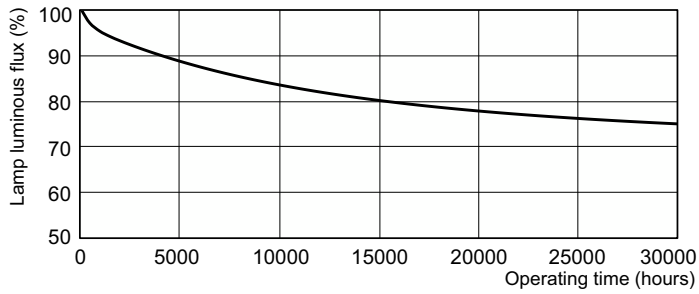

Product data

General Information		Lamp Current (Nom)	
Cap-Base	G13 [Medium Bi-Pin Fluorescent]	0.360 A	
Flux measurement reference	Sphere	Controls and Dimming	
Life to 50% Failures (Nom)	8,000 hour(s)	Dimmable	Yes
Light Technical		Mechanical and Housing	
Color Code	952	Bulb Shape	T8
Luminous Flux	960 lm	Approval and Application	
Luminous Efficacy (rated) (Nom)	52.2 lm/W	Energy Efficiency Class	G
Color Designation	Daylight	Mercury (Hg) Content (Nom)	1.7 mg
Chromaticity Coordinate X (Nom)	0.34	Energy Consumption kWh/1000 h	19 kWh
Chromaticity Coordinate Y (Nom)	0.351	EPREL Registration Number	423522
Correlated Color Temperature (Nom)	5200 K	Product Data	
Color rendering index (CRI)	95	Order product name	MASTER TL-D 90 Graphica 18W/952 SLV/10
Operating and Electrical		Full product name	MASTER TL-D 90 Graphica 18W/952 SLV/10
Power Consumption	18.4 W	Full product code	871150088850125

Dimensional drawing

Product	D (max)	A (max)	B (max)	B (min)	C (max)
MASTER TL-D 90 Graphica 18W/952 SLV/10	28 mm	589.8 mm	596.9 mm	594.5 mm	604 mm

Photometric data

Spectral Power Distribution Colour - MASTER TL-D 90 Graphica 18W/952 SLV/10

Lifetime

Life expectancy diagram - 12 hour cycle

Life expectancy diagram - 3 hour cycle

MASTER TL-D 90 Graphica

Lifetime

Lumen Maintenance Diagram - MASTER TL-D 90 Graphica 18W/952 SLV/10