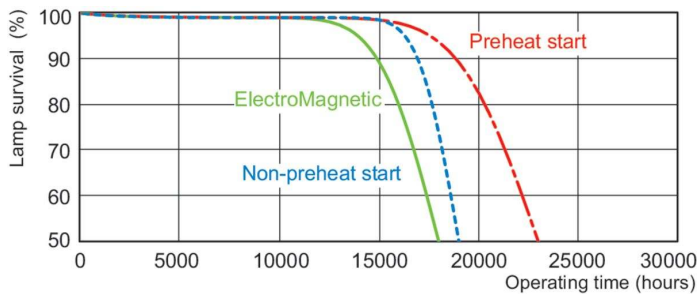

Lifetime

Life expectancy diagram - 12 hour cycle