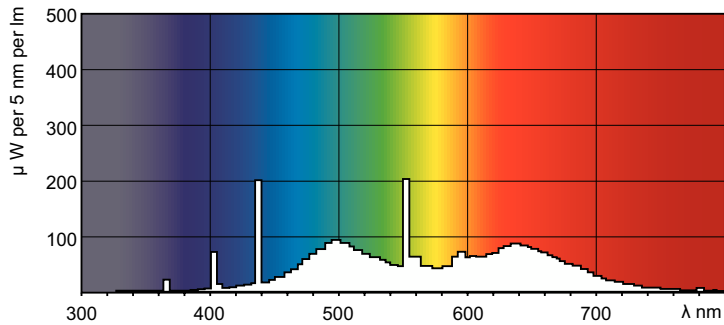

MASTER TL-D 90 Graphica

MASTER TL-D 90 Graphica 18W/952 SLV/10

This TL-D lamp has excellent color rendering which makes it very suitable for the graphical and printing industry to check the quality of printed material.

Product data

General Information		Lamp Current (Nom)	
Cap-Base	G13 [Medium Bi-Pin Fluorescent]	0.360 A	
Flux measurement reference	Sphere	Controls and Dimming	
Life to 50% Failures (Nom)	8,000 hour(s)	Dimmable	Yes
Light Technical		Mechanical and Housing	
Color Code	952	Bulb Shape	T8
Luminous Flux	960 lm	Approval and Application	
Luminous Efficacy (rated) (Nom)	52.2 lm/W	Energy Efficiency Class	G
Color Designation	Daylight	Mercury (Hg) Content (Nom)	1.7 mg
Chromaticity Coordinate X (Nom)	0.34	Energy Consumption kWh/1000 h	19 kWh
Chromaticity Coordinate Y (Nom)	0.351	EPREL Registration Number	423522
Correlated Color Temperature (Nom)	5200 K	Product Data	
Color rendering index (CRI)	95	Order product name	MASTER TL-D 90 Graphica 18W/952 SLV/10
Operating and Electrical		Full product name	MASTER TL-D 90 Graphica 18W/952 SLV/10
Power Consumption	18.4 W	Full product code	871150088850125

MASTER TL-D 90 Graphica

Order code	928043795081
Material Nr. (12NC)	928043795081
Numerator - Quantity Per Pack	1
Net Weight (Piece)	71.000 g
EAN/UPC - Product/Case	8711500888501

Numerator - Packs per outer box	10
EAN/UPC - Case	8711500888518

Dimensional drawing

Product	D (max)	A (max)	B (max)	B (min)	C (max)
MASTER TL-D 90 Graphica 18W/952 SLV/10	28 mm	589.8 mm	596.9 mm	594.5 mm	604 mm

Photometric data

Spectral Power Distribution Colour - MASTER TL-D 90 Graphica 18W/952 SLV/10