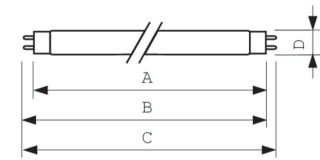

Product data

General Information		Lamp Current (Nom)	
Cap-Base	G13 [Medium Bi-Pin Fluorescent]	0.360 A	
Flux measurement reference	Sphere	Controls and Dimming	
Life to 50% Failures (Nom)	8,000 hour(s)	Dimmable	Yes
Light Technical		Mechanical and Housing	
Color Code	952	Bulb Shape	T8
Luminous Flux	960 lm	Approval and Application	
Luminous Efficacy (rated) (Nom)	52.2 lm/W	Energy Efficiency Class	G
Color Designation	Daylight	Mercury (Hg) Content (Nom)	1.7 mg
Chromaticity Coordinate X (Nom)	0.34	Energy Consumption kWh/1000 h	19 kWh
Chromaticity Coordinate Y (Nom)	0.351	EPREL Registration Number	423522
Correlated Color Temperature (Nom)	5200 K	Product Data	
Color rendering index (CRI)	95	Order product name	MASTER TL-D 90 Graphica 18W/952 SLV/10
Operating and Electrical		Full product name	MASTER TL-D 90 Graphica 18W/952 SLV/10
Power Consumption	18.4 W	Full product code	871150088850125

MASTER TL-D 90 Graphica

Order code	928043795081
Material Nr. (12NC)	928043795081
Numerator - Quantity Per Pack	1
Net Weight (Piece)	71.000 g
EAN/UPC - Product/Case	8711500888501

Numerator - Packs per outer box	10
EAN/UPC - Case	8711500888518

Dimensional drawing

Product	D (max)	A (max)	B (max)	B (min)	C (max)
MASTER TL-D 90 Graphica 18W/952 SLV/10	28 mm	589.8 mm	596.9 mm	594.5 mm	604 mm

Photometric data

Spectral Power Distribution Colour - MASTER TL-D 90 Graphica 18W/952 SLV/10