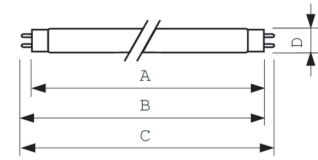

### Product data

General Information		Lamp Current (Nom)	
Cap-Base	G13 [Medium Bi-Pin Fluorescent]	0.360 A	
Flux measurement reference	Sphere	Controls and Dimming	
Life to 50% Failures (Nom)	8,000 hour(s)	Dimmable	Yes
Light Technical		Mechanical and Housing	
Color Code	965 [CCT of 6500K]	Bulb Shape	T8
Luminous Flux	950 lm	Approval and Application	
Luminous Efficacy (rated) (Nom)	51.6 lm/W	Energy Efficiency Class	G
Color Designation	Cool Daylight	Mercury (Hg) Content (Nom)	1.7 mg
Chromaticity Coordinate X (Nom)	0.313	Energy Consumption kWh/1000 h	19 kWh
Chromaticity Coordinate Y (Nom)	0.337	EPREL Registration Number	423523
Correlated Color Temperature (Nom)	6500 K	Product Data	
Color rendering index (CRI)	96	Order product name	MASTER TL-D 90 Graphica 18W/965 SLV/10
Operating and Electrical		Full product name	MASTER TL-D 90 Graphica 18W/965 SLV/10
Power Consumption	18.4 W	Full product code	871150088852525

## Dimensional drawing

Product	D (max)	A (max)	B (max)	B (min)	C (max)
MASTER TL-D 90 Graphica 18W/965 SLV/10	28 mm	589.8 mm	596.9 mm	594.5 mm	604 mm