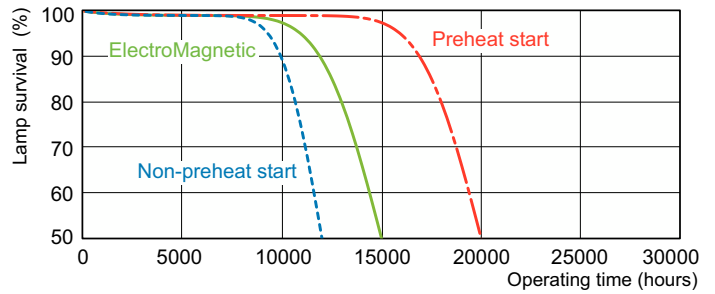

## Photometric data

Spectral Power Distribution Colour - MASTER TL-D 90 Graphica 18W/965 SLV/10

## Lifetime

Life expectancy diagram - 12 hour cycle

Life expectancy diagram - 3 hour cycle