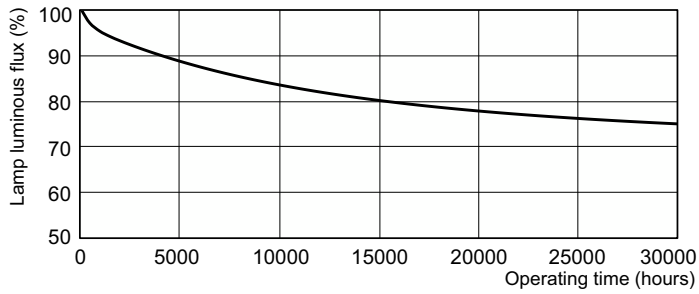

MASTER TL-D 90 Graphica

Lifetime

Lumen Maintenance Diagram - MASTER TL-D 90 Graphica 18W/965 SLV/10