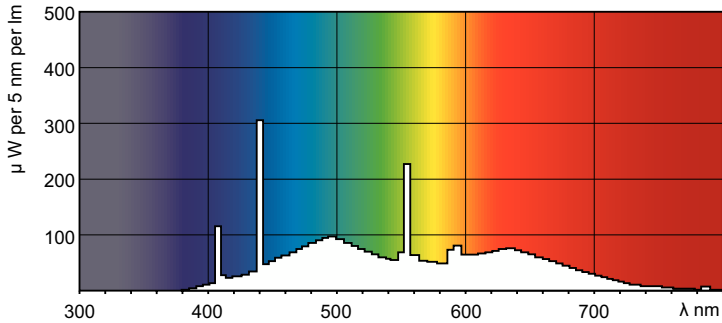

### Product data

General Information		Lamp Current (Nom)	
Cap-Base	G13 [Medium Bi-Pin Fluorescent]	0.360 A	
Flux measurement reference	Sphere	Controls and Dimming	
Life to 50% Failures (Nom)	8,000 hour(s)	Dimmable	Yes
Light Technical		Mechanical and Housing	
Color Code	965 [CCT of 6500K]	Bulb Shape	T8
Luminous Flux	950 lm	Approval and Application	
Luminous Efficacy (rated) (Nom)	51.6 lm/W	Energy Efficiency Class	G
Color Designation	Cool Daylight	Mercury (Hg) Content (Nom)	1.7 mg
Chromaticity Coordinate X (Nom)	0.313	Energy Consumption kWh/1000 h	19 kWh
Chromaticity Coordinate Y (Nom)	0.337	EPREL Registration Number	423523
Correlated Color Temperature (Nom)	6500 K	Product Data	
Color rendering index (CRI)	96	Order product name	MASTER TL-D 90 Graphica 18W/965 SLV/10
Operating and Electrical		Full product name	MASTER TL-D 90 Graphica 18W/965 SLV/10
Power Consumption	18.4 W	Full product code	871150088852525

## Dimensional drawing

Product	D (max)	A (max)	B (max)	B (min)	C (max)
MASTER TL-D 90 Graphica 18W/965 SLV/10	28 mm	589.8 mm	596.9 mm	594.5 mm	604 mm

## Photometric data

Spectral Power Distribution Colour - MASTER TL-D 90 Graphica 18W/965 SLV/10