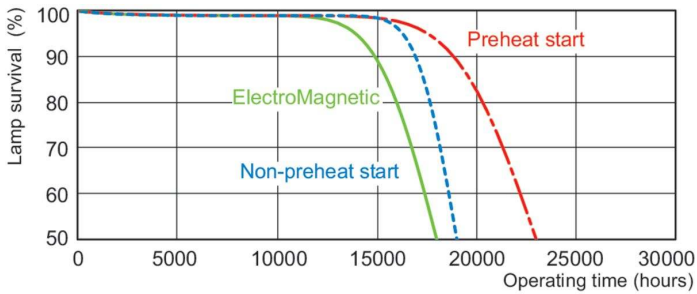

Lifetime

Life expectancy diagram - 12 hour cycle