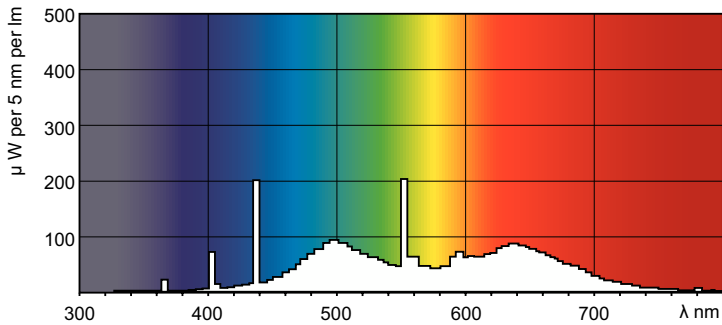

MASTER TL-D 90 Graphica

MASTER TL-D 90 Graphica 36W/952 SLV/10

This TL-D lamp has excellent color rendering which makes it very suitable for the graphical and printing industry to check the quality of printed material.

Product data

General Information		Lamp Current (Nom)	
Cap-Base	G13 [Medium Bi-Pin Fluorescent]	0.440 A	
Flux measurement reference	Sphere	Controls and Dimming	
Life to 50% Failures (Nom)	8,000 hour(s)	Dimmable	Yes
Light Technical		Mechanical and Housing	
Color Code	952	Bulb Shape	T8
Luminous Flux	2,300 lm	Approval and Application	
Luminous Efficacy (rated) (Nom)	62.5 lm/W	Energy Efficiency Class	G
Color Designation	Daylight	Mercury (Hg) Content (Nom)	1.7 mg
Chromaticity Coordinate X (Nom)	0.34	Energy Consumption kWh/1000 h	37 kWh
Chromaticity Coordinate Y (Nom)	0.351	EPREL Registration Number	423527
Correlated Color Temperature (Nom)	5200 K	Product Data	
Color rendering index (CRI)	95	Order product name	MASTER TL-D 90 Graphica 36W/952 SLV/10
Operating and Electrical		Full product name	MASTER TL-D 90 Graphica 36W/952 SLV/10
Power Consumption	36.8 W	Full product code	871150088864825

MASTER TL-D 90 Graphica

Order code	928044795081
Material Nr. (12NC)	928044795081
Numerator - Quantity Per Pack	1
Net Weight (Piece)	135.000 g
EAN/UPC - Product/Case	8711500888648

Numerator - Packs per outer box	10
EAN/UPC - Case	8711500888655

Dimensional drawing

Product	D (max)	A (max)	B (max)	B (min)	C (max)
MASTER TL-D 90 Graphica 36W/952 SLV/10	28 mm	1,199.4 mm	1,206.5 mm	1,204.1 mm	1,213.6 mm

Photometric data

Spectral Power Distribution Colour - MASTER TL-D 90 Graphica 36W/952 SLV/10