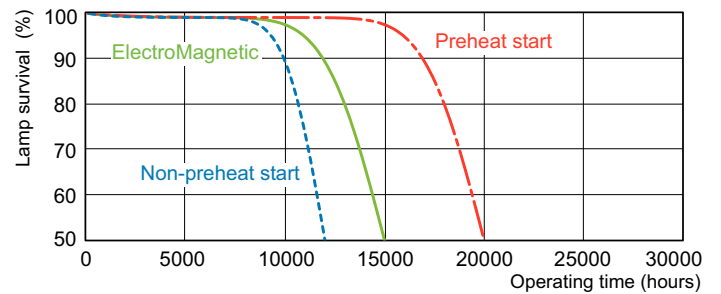

Life expectancy diagram - 3 hour cycle