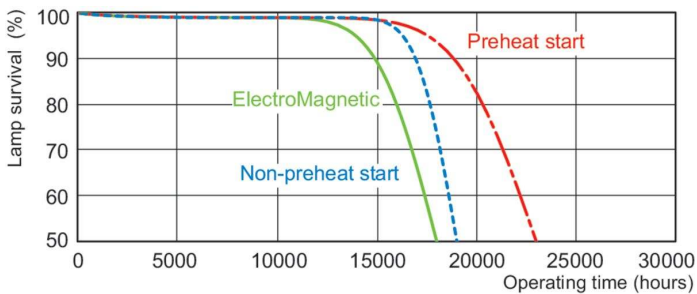

Lifetime

Life expectancy diagram - 12 hour cycle