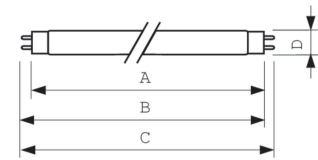

Product data

General Information		Lamp Current (Nom)	
Cap-Base	G13 [Medium Bi-Pin Fluorescent]	0.440 A	
Flux measurement reference	Sphere	Controls and Dimming	
Life to 50% Failures (Nom)	8,000 hour(s)	Dimmable	Yes
Light Technical		Mechanical and Housing	
Color Code	952	Bulb Shape	T8
Luminous Flux	2,300 lm	Approval and Application	
Luminous Efficacy (rated) (Nom)	62.5 lm/W	Energy Efficiency Class	G
Color Designation	Daylight	Mercury (Hg) Content (Nom)	1.7 mg
Chromaticity Coordinate X (Nom)	0.34	Energy Consumption kWh/1000 h	37 kWh
Chromaticity Coordinate Y (Nom)	0.351	EPREL Registration Number	423527
Correlated Color Temperature (Nom)	5200 K	Product Data	
Color rendering index (CRI)	95	Order product name	MASTER TL-D 90 Graphica 36W/952 SLV/10
Operating and Electrical		Full product name	MASTER TL-D 90 Graphica 36W/952 SLV/10
Power Consumption	36.8 W	Full product code	871150088864825

MASTER TL-D 90 Graphica

Order code	928044795081
Material Nr. (12NC)	928044795081
Numerator - Quantity Per Pack	1
Net Weight (Piece)	135.000 g
EAN/UPC - Product/Case	8711500888648

Numerator - Packs per outer box	10
EAN/UPC - Case	8711500888655

Dimensional drawing

Product	D (max)	A (max)	B (max)	B (min)	C (max)
MASTER TL-D 90 Graphica 36W/952 SLV/10	28 mm	1,199.4 mm	1,206.5 mm	1,204.1 mm	1,213.6 mm

Photometric data

Spectral Power Distribution Colour - MASTER TL-D 90 Graphica 36W/952 SLV/10