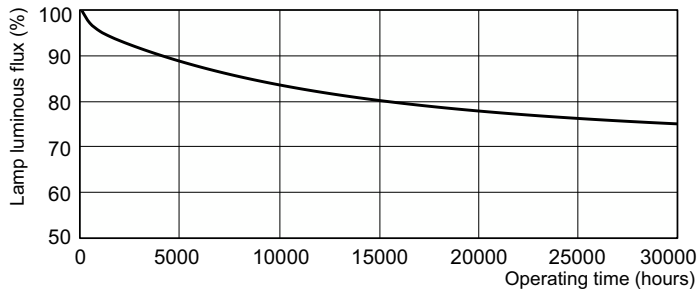

Product data

General Information		Lamp Current (Nom)	
Cap-Base	G13 [Medium Bi-Pin Fluorescent]	0.440 A	
Flux measurement reference	Sphere	Controls and Dimming	
Life to 50% Failures (Nom)	8,000 hour(s)	Dimmable	Yes
Light Technical		Mechanical and Housing	
Color Code	952	Bulb Shape	T8
Luminous Flux	2,300 lm	Approval and Application	
Luminous Efficacy (rated) (Nom)	62.5 lm/W	Energy Efficiency Class	G
Color Designation	Daylight	Mercury (Hg) Content (Nom)	1.7 mg
Chromaticity Coordinate X (Nom)	0.34	Energy Consumption kWh/1000 h	37 kWh
Chromaticity Coordinate Y (Nom)	0.351	EPREL Registration Number	423527
Correlated Color Temperature (Nom)	5200 K	Product Data	
Color rendering index (CRI)	95	Order product name	MASTER TL-D 90 Graphica 36W/952 SLV/10
Operating and Electrical		Full product name	MASTER TL-D 90 Graphica 36W/952 SLV/10
Power Consumption	36.8 W	Full product code	871150088864825

Dimensional drawing

Product	D (max)	A (max)	B (max)	B (min)	C (max)
MASTER TL-D 90 Graphica 36W/952 SLV/10	28 mm	1,199.4 mm	1,206.5 mm	1,204.1 mm	1,213.6 mm

Photometric data

Spectral Power Distribution Colour - MASTER TL-D 90 Graphica 36W/952 SLV/10

Lifetime

Life expectancy diagram - 12 hour cycle

Life expectancy diagram - 3 hour cycle

MASTER TL-D 90 Graphica

Lifetime

Lumen Maintenance Diagram - MASTER TL-D 90 Graphica 36W/952 SLV/10