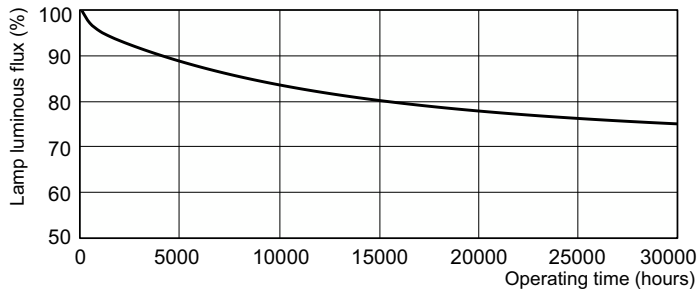

MASTER TL-D 90 Graphica

Lifetime

Lumen Maintenance Diagram - MASTER TL-D 90 Graphica 36W/965 SLV/10