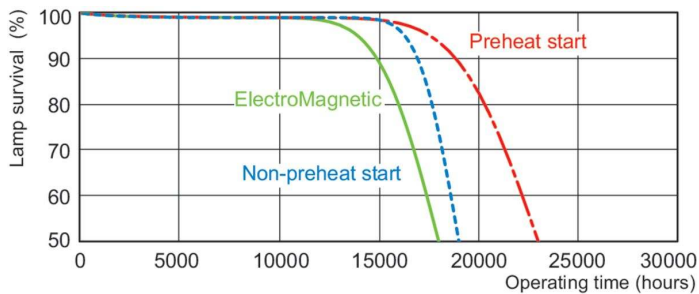

Photometric data

Spectral Power Distribution Colour - MASTER TL-D 90 Graphica 36W/965 SLV/10

Lifetime

Life expectancy diagram - 12 hour cycle