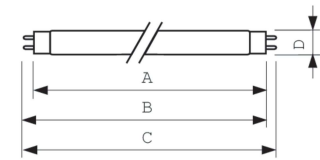

MASTER TL-D 90 Graphica

Order code	928044796581
Material Nr. (12NC)	928044796581
Numerator - Quantity Per Pack	1
Net Weight (Piece)	135.000 g
EAN/UPC - Product/Case	8711500888365

Numerator - Packs per outer box	10
EAN/UPC - Case	8711500888662

Dimensional drawing