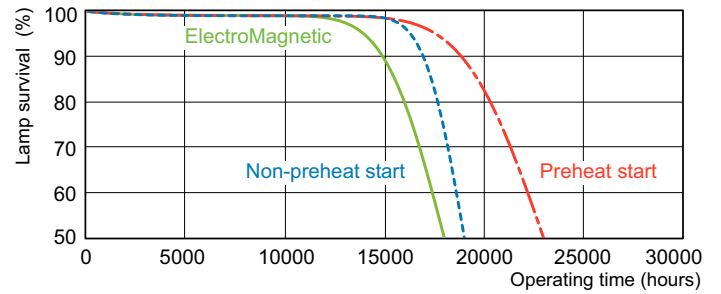

Life expectancy diagram - 12 hour cycle