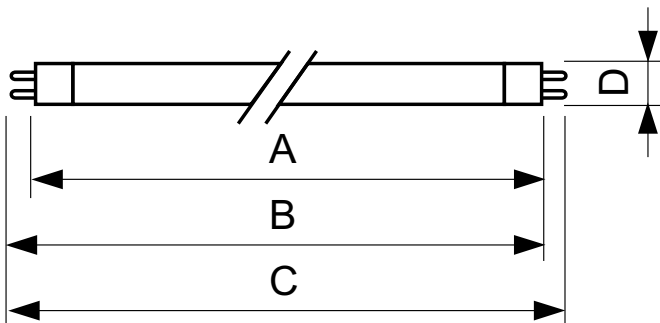

Dimensional drawing

Product	D (max)	B (max)	B (min)	C (max)	A (max)
TUV T5 10W with adapters	16 mm	338.6 mm	336.2 mm	345.7 mm	331.5 mm
T5-T8 FAM/10X25