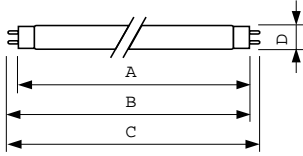

Versions

T5, G13

TUV T8

Dimensional drawing

| Product | D (max) | B (max) | B (min) | C (max) | A (max) |
|--------------------------|---------|----------|----------|----------|----------|
| TUV T5 10W with adapters | 16 mm | 338.6 mm | 336.2 mm | 345.7 mm | 331.5 mm |
| T5-T8 FAM/10X25 | | | | | |

Dimensional drawing

| Product | D (max) | A (max) | B (max) | B (min) | C (max) |
|------------------------|---------|-----------|-----------|-----------|-----------|
| TUV TL-D 95W HO SLV/25 | 28 mm | 1500 mm | 1507.1 mm | 1504.7 mm | 1514.2 mm |
| TUV 55W HO 1SL/6 | 28 mm | 894.6 mm | 901.7 mm | 899.3 mm | 908.8 mm |
| TUV 75W HO 1SL/6 | 28 mm | 1199.4 mm | 1206.5 mm | 1204.1 mm | 1213.6 mm |
| TUV T8 F17 1SL/25 | 28 mm | 589.8 mm | 596.9 mm | 594.5 mm | 604.0 mm |
| TUV 30W 1SL/25 | 28 mm | 894.6 mm | 901.7 mm | 899.3 mm | 908.8 mm |
| TUV 25W 1SL/25 | 28 mm | 437.4 mm | 444.5 mm | 442.1 mm | 451.6 mm |
| TUV 15W SLV/25 | 28 mm | 437.4 mm | 444.5 mm | 442.1 mm | 451.6 mm |
| TUV 36W SLV/6 | 28 mm | 1199.4 mm | 1206.5 mm | 1204.1 mm | 1213.6 mm |