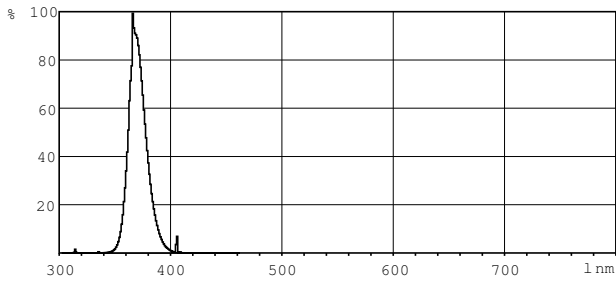

Operating and Electrical	
Power (Rated) (Nom)	6.0 W
Lamp Current (Nom)	0.170 A
Voltage (Nom)	42 V

UV	
UV-B/UV-A (IEC)	0.25 %

Product Data	
Full product code	871150095098727
Order product name	TL 6W BLB 1FM/10X25CC
EAN/UPC - Product	8711500950987
Order code	928000510803
Numerator - Quantity Per Pack	1
Numerator - Packs per outer box	250
Material Nr. (12NC)	928000510803
Net Weight (Piece)	24.700 g

Dimensional drawing

TL 6W/108

Product	D (max)	A (max)	B (max)	B (min)	C (max)
TL 6W BLB 1FM/10X25CC	16 mm	212.1 mm	219.2 mm	216.8 mm	226.3 mm

Photometric data

Lightcolor /108

Lightcolor /108