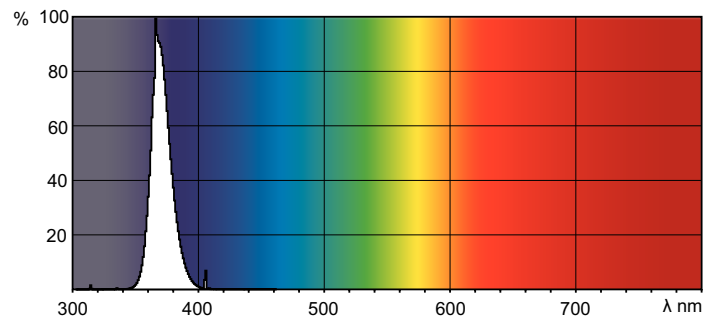

Dimensional drawing

TL 6W/108

Product	D (max)	A (max)	B (max)	B (min)	C (max)
TL 6W BLB 1FM/10X25CC	16 mm	212.1 mm	219.2 mm	216.8 mm	226.3 mm

Photometric data

Lightcolor /108

Lightcolor /108