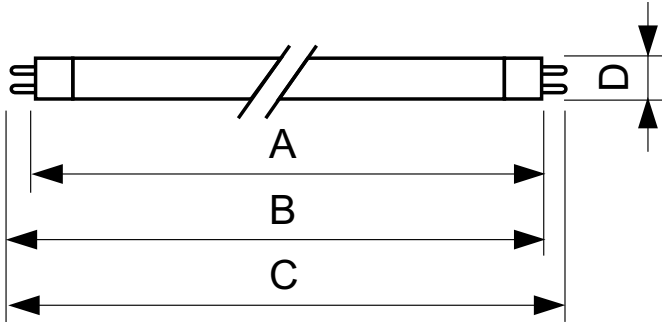

TL Mini Blacklight Blue

TL 6W BLB 1FM/10X25CC

This TL Miniature lamp (tube diameter 16 mm) is made of blacklight blue (dark blue) glass, which transmits UV-A radiation, but gives only a minimum of visible light. It is a perfect solution for quick detection of UV-reflecting materials. It is used especially for testing, inspection and analysis in various branches of industry, e.g. criminology, philately and medicine. Furthermore, it is applied to create special effects in the entertainment industry, e.g. in nightclubs and theaters.

Operating and Electrical	
Power (Rated) (Nom)	6.0 W
Lamp Current (Nom)	0.170 A
Voltage (Nom)	42 V

UV	
UV-B/UV-A (IEC)	0.25 %

Product Data	
Full product code	871150095098727
Order product name	TL 6W BLB 1FM/10X25CC
EAN/UPC - Product	8711500950987
Order code	928000510803
Numerator - Quantity Per Pack	1
Numerator - Packs per outer box	250
Material Nr. (12NC)	928000510803
Net Weight (Piece)	24.700 g

Dimensional drawing

TL 6W/108

Product	D (max)	A (max)	B (max)	B (min)	C (max)
TL 6W BLB 1FM/10X25CC	16 mm	212.1 mm	219.2 mm	216.8 mm	226.3 mm

Photometric data

Lightcolor /108

Lightcolor /108