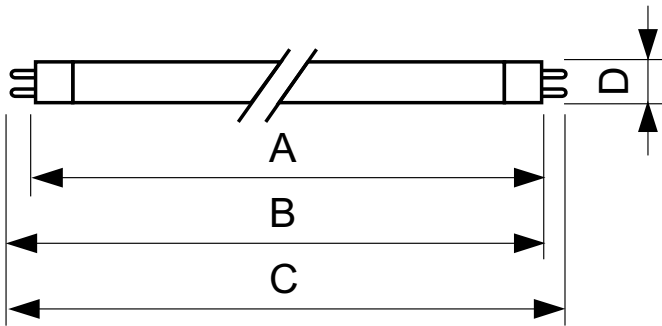

The light source for money checking!

TL Mini Blacklight Blue

This TL Miniature lamp (tube diameter 16 mm) is made of blacklight blue (dark blue) glass, which transmits UV-A radiation, but gives only a minimum of visible light. It is a perfect solution for quick detection of UV-reflecting materials. It is used especially for testing, inspection and analysis in various branches of industry, e.g. criminology, philately and medicine. Furthermore, it is applied to create special effects in the entertainment industry, e.g. in nightclubs and theaters.

TL Mini Blacklight Blue

Versions

TL Mini Blacklight Blue T5 G5

Dimensional drawing

Product	D (max)	A (max)	B (max)	B (min)	C (max)
TL 8W BLB 1FM/10X25CC	16 mm	288.3 mm	295.4 mm	293.0 mm	302.5 mm
TL 6W BLB 1FM/10X25CC	16 mm	212.1 mm	219.2 mm	216.8 mm	226.3 mm
TL 4W BLB 1FM/10X25CC	16 mm	135.9 mm	143.0 mm	140.6 mm	150.1 mm

General Information

Order Code	Full Product Name	Life To 50% Failures (Nom)
928000010803	TL 4W BLB 1FM/10X25CC	8000 h

Order Code	Full Product Name	Life To 50% Failures (Nom)
928000510803	TL 6W BLB 1FM/10X25CC	8000 h