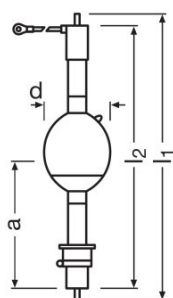

HBO 5000 W/MF

HBO-IC | Microlithography lamps for other systems

Product datasheet

Technical data

Electrical data

Nominal voltage	50.0 V
Nominal current	100 A
Type of current	DC
Rated wattage	5000.00 W
Nominal wattage	5000.00 W

Dimensions & weight

Diameter	80.0 mm
Length	360.0 mm
Length with base excl. base pins/connection	318.00 mm
Light center length (LCL)	143.5 mm ¹⁾
Electrode gap cold	7.5 mm

¹⁾ Distance from end of base to tip of anode or cathode (cold)

Additional product data

Base anode (standard designation)	SFa33.5-9.4/50 ¹⁾
Base cathode (standard designation)	SFa33.5-7.85/50
Product remark	Lamp contains overpressure even in cold status - additional safety regulations, supplied with the lamps, have to be fulfilled. Please read Technical bulletin DO-SEM TB 004 carefully